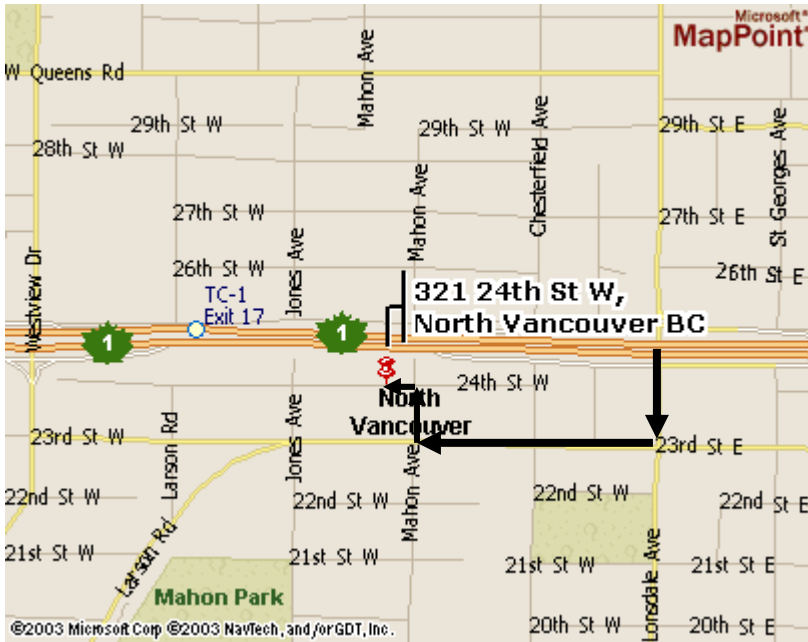

Directions to Douglas Spatt & Associates (North Vancouver)

Take Highway One to the Lonsdale Exit (exit 18), and head south down Lonsdale.

At 23rd Street, turn right, and head west for three blocks.

At Mahon Avenue, turn right, and go up to the tee intersection

At 24th Street, turn left, and look for the “321” house on the south (left hand) side.

The office is at the back of the house. Come down the front steps and go to the right, beside the house, to the south iron gate.